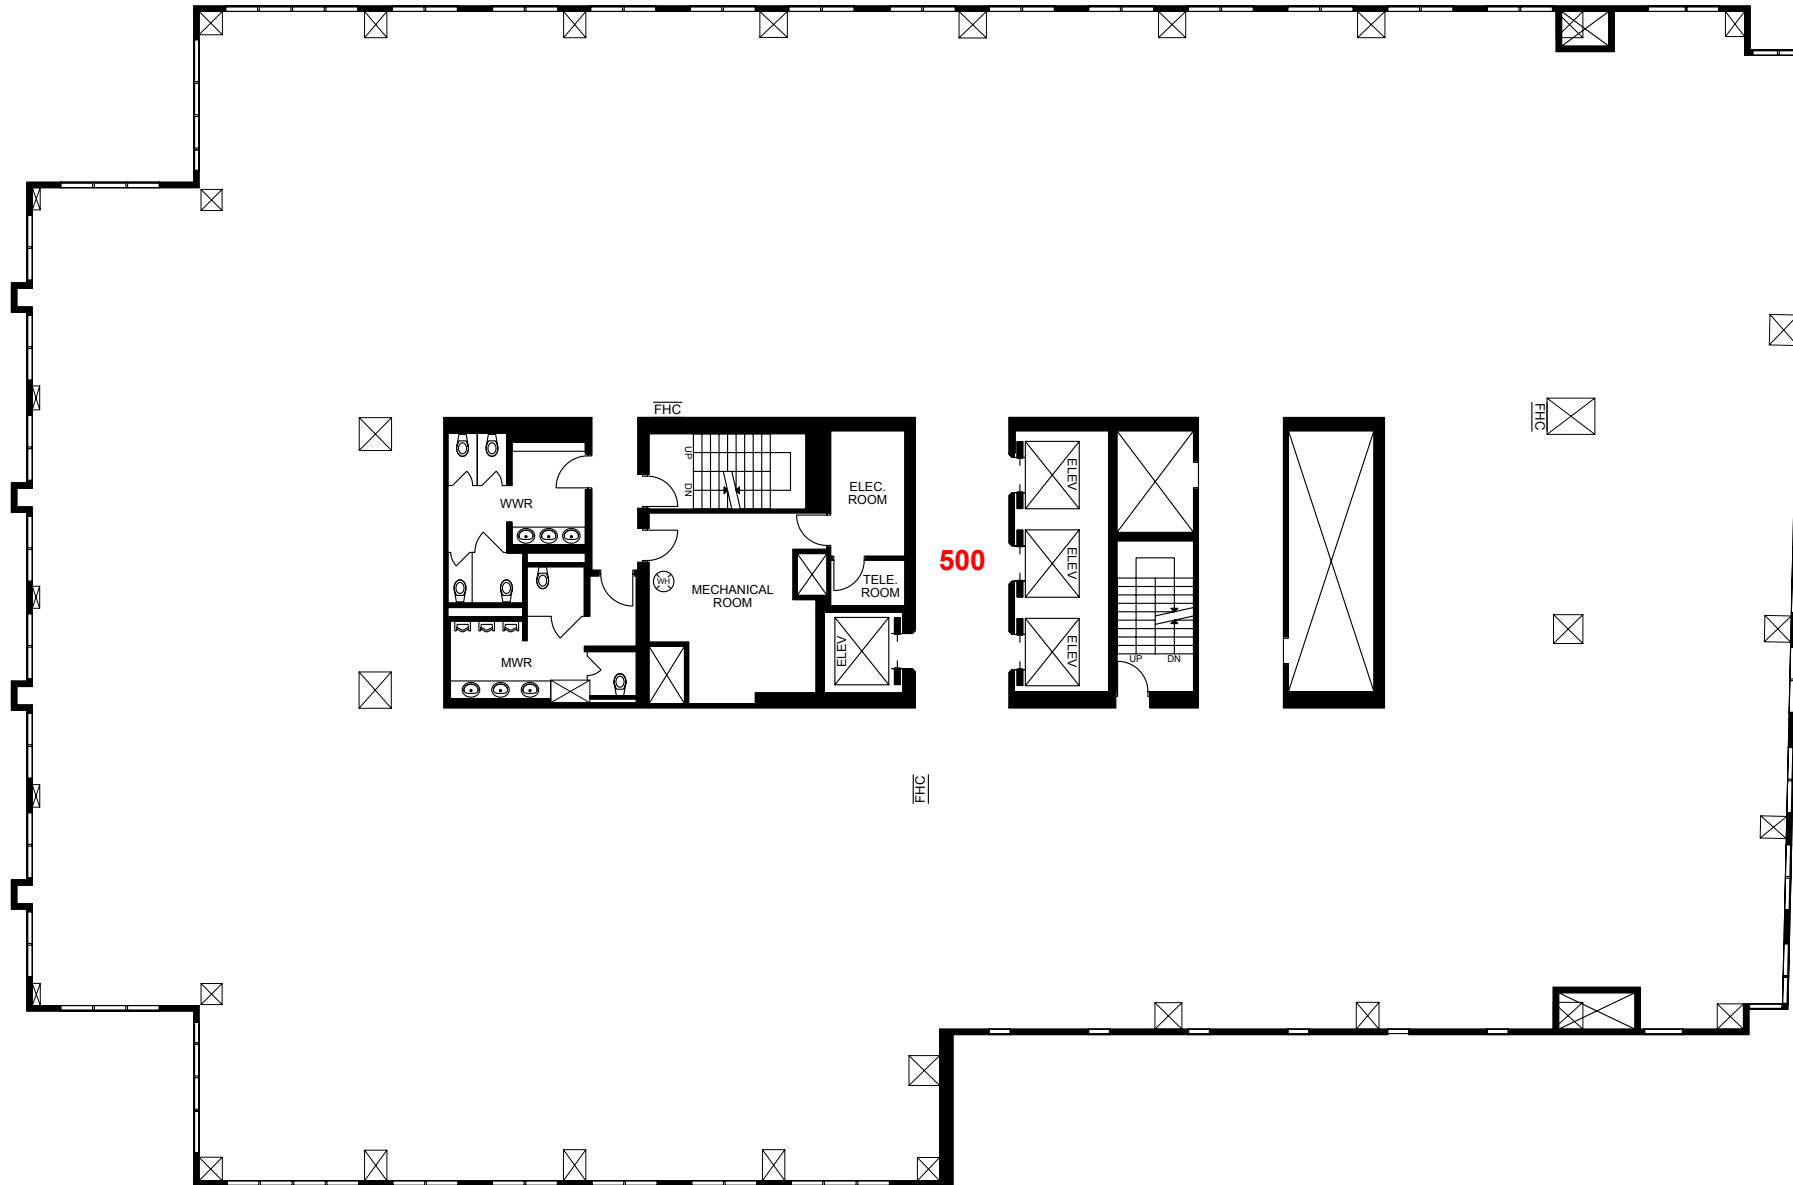

# Cadillac Fairview

Version	Created: 10/14/2022
<b>FP1B</b>	Measured: 09/30/2022

Tower 6  
95 Wellington Street West  
Toronto, Ontario, Canada

## Floor 05

This work product has been prepared by Extreme Measures Inc. pursuant to a contract with the Client for the sole benefit of and use by the Client. No third party may rely on this work product without the receipt of a reliance letter from Extreme Measures Inc.