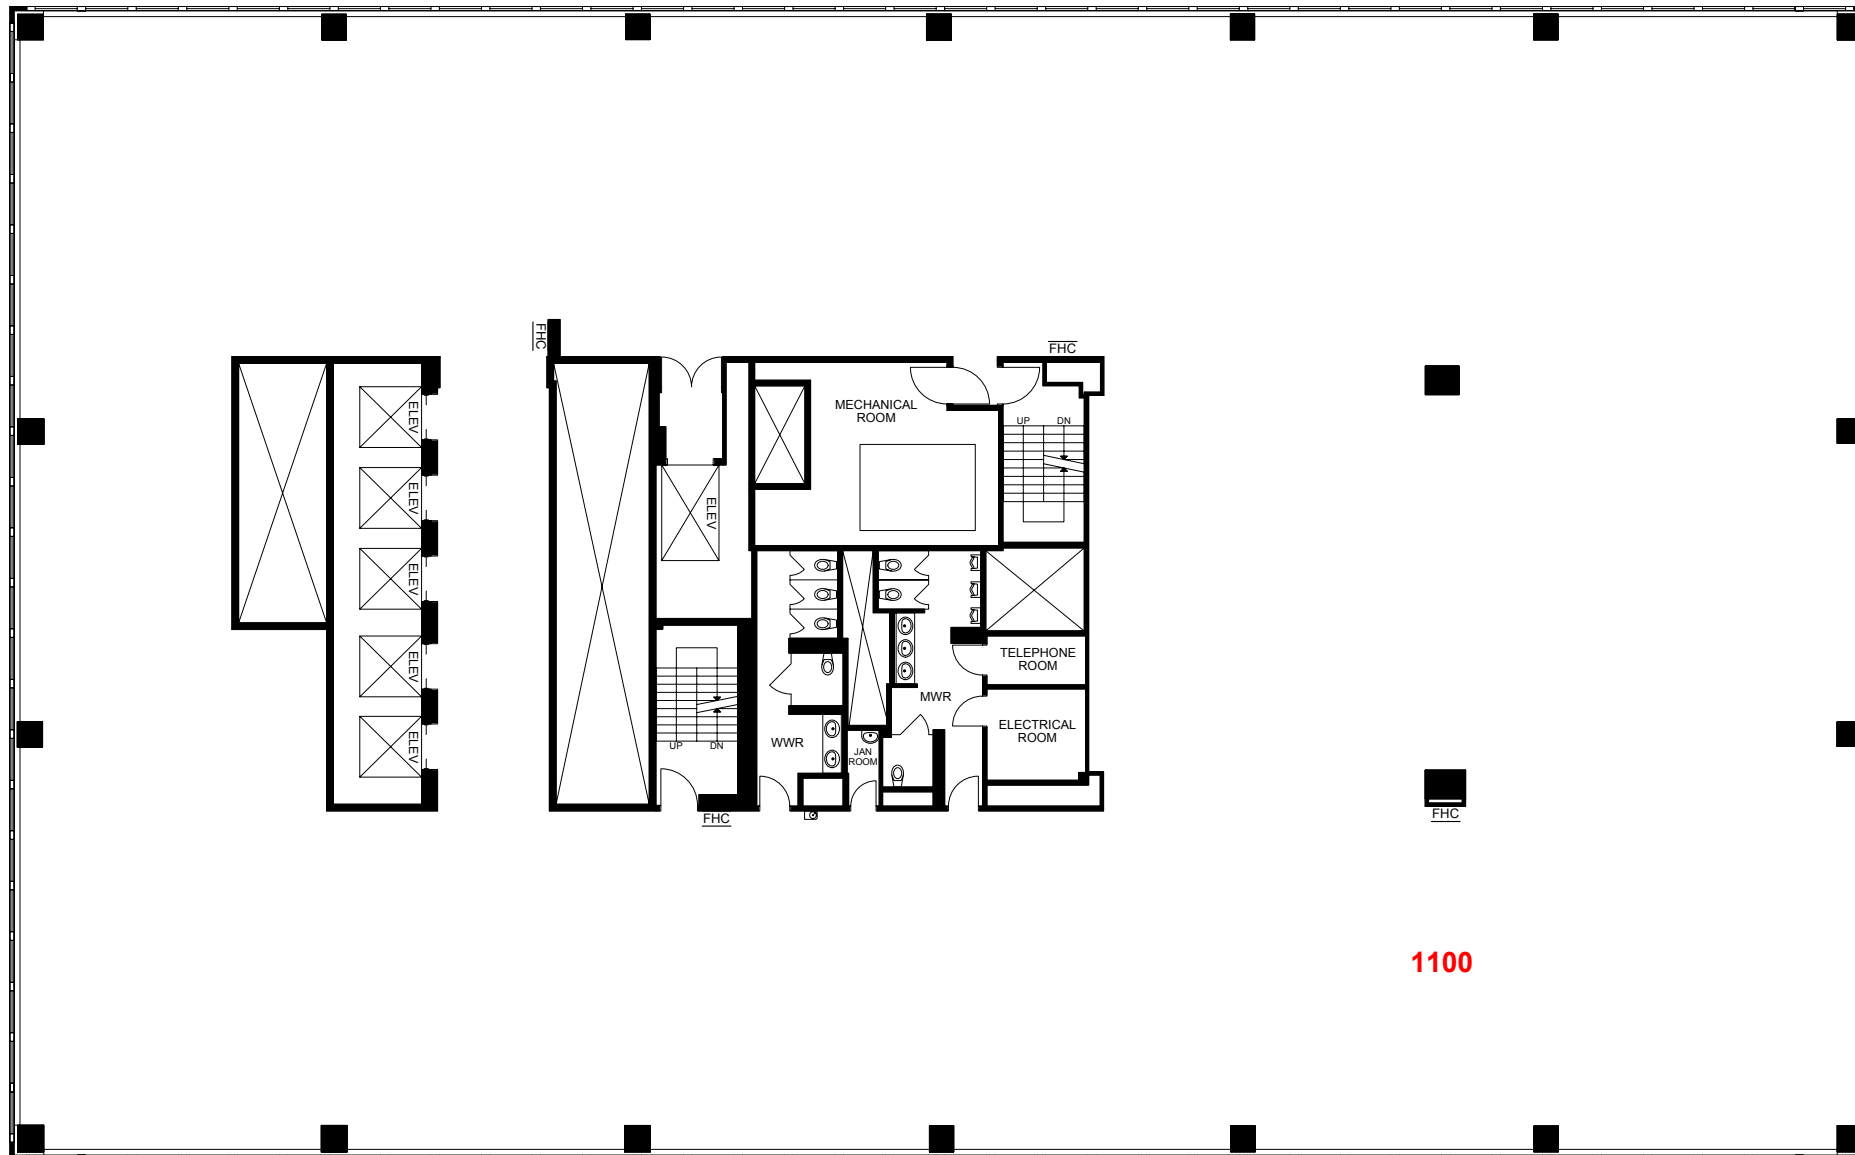

Cadillac Fairview

Version FP1A	Created: 03/09/2020 Measured: 10/26/2009
------------------------	---

Tower 5
222 Bay Street
Toronto, Ontario, Canada

Floor 11

This work product has been prepared by Extreme Measures Inc. pursuant to a contract with the Client for the sole benefit of and use by the Client. No third party may rely on this work product without the receipt of a reliance letter from Extreme Measures Inc.

0 23
feet