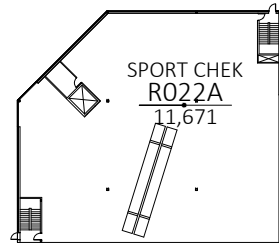

49TH STREET N.W.

32ND AVENUE N.W.

40TH AVENUE N.W.

SHAGANAPPI TRAIL N.W.

**CF Market Mall**  
Level 1

**Leasing Plan**  
Updated on: 04-01-2025

Legend:

Tenant Name  
UNIT NUMBER  
Square Footage

All areas and dimensions are approximate.  
For discussion purposes only

49TH STREET N.W.

32ND AVENUE N.W.

40TH AVENUE N.W.