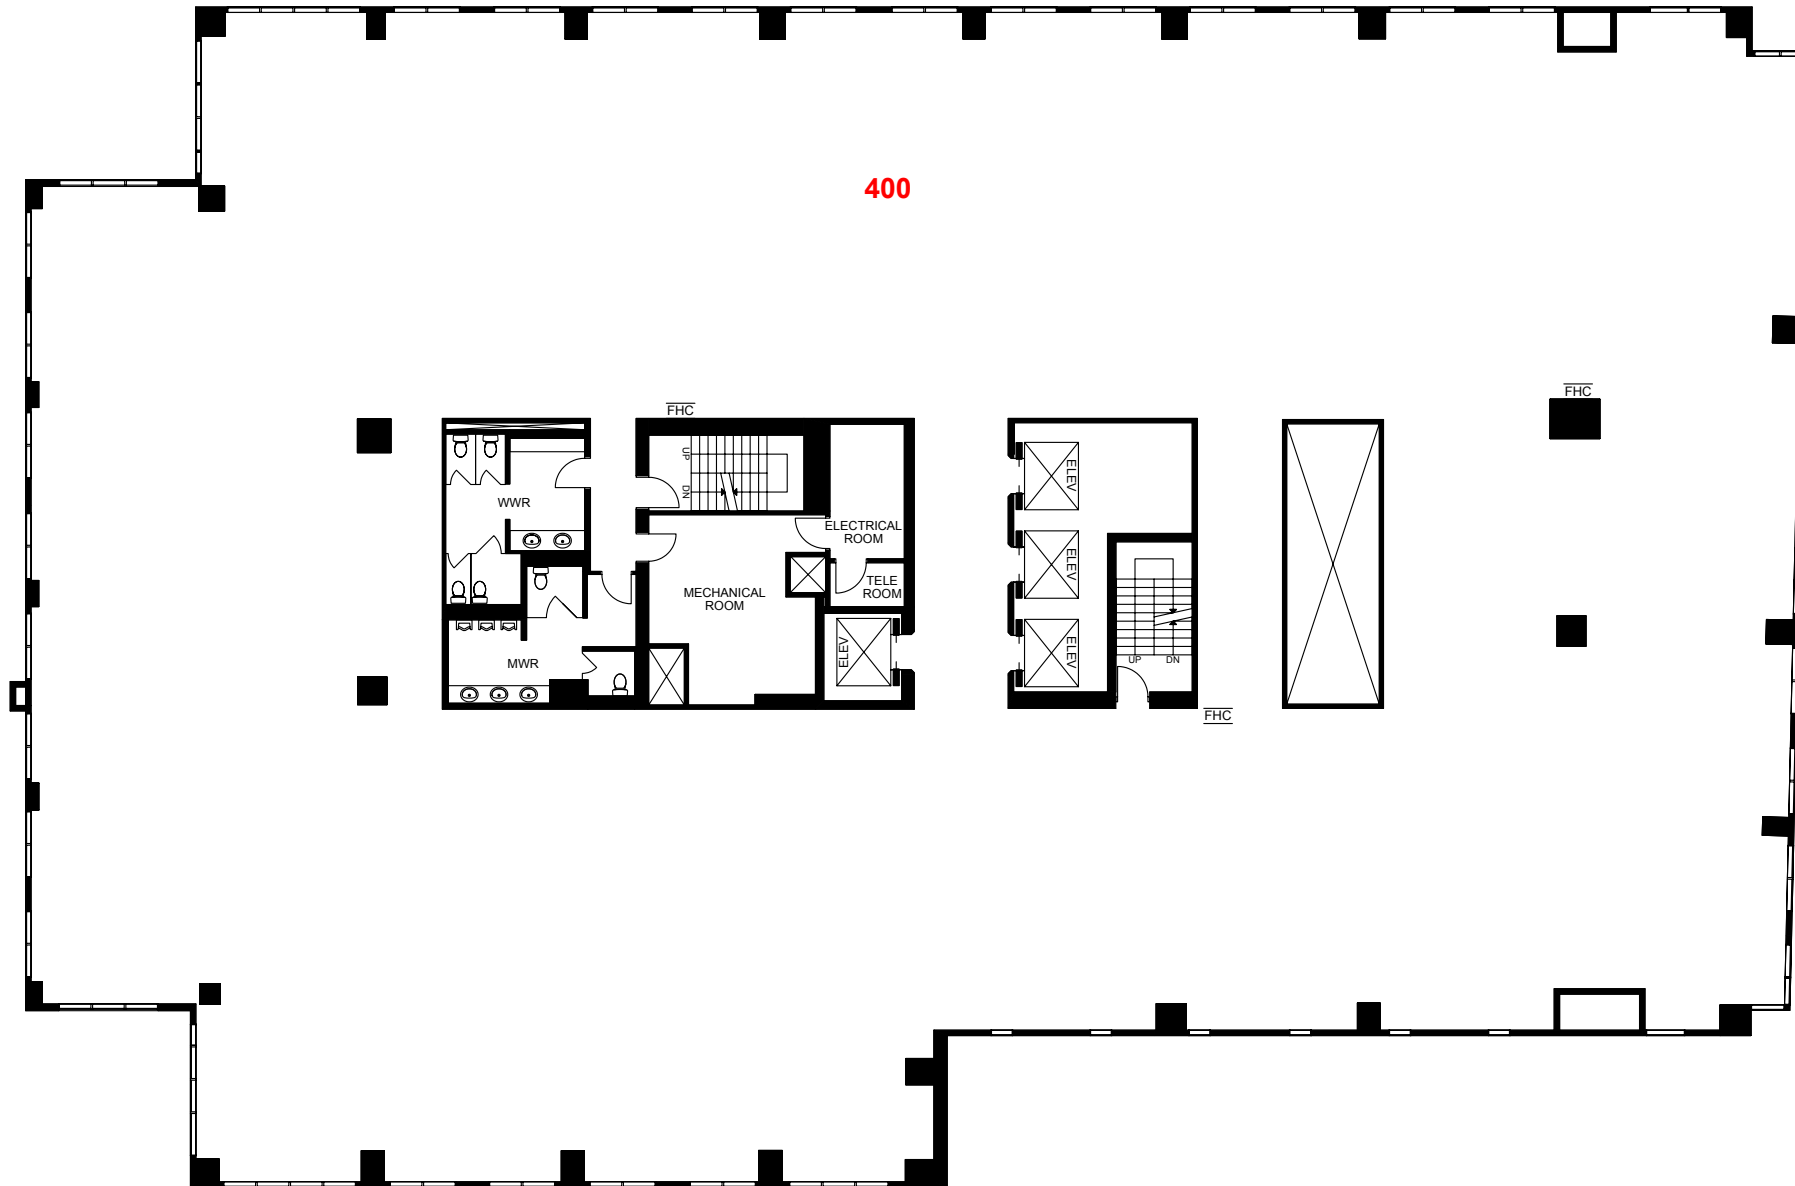

# Cadillac Fairview

|                        |   |
|------------------------|---|
| Version<br><b>FP2A</b> | Created: 10/14/2022<br>Measured: 09/30/2022 |
|------------------------|---|

Tower 6  
95 Wellington Street West  
Toronto, Ontario, Canada

## Floor 04

This work product has been prepared by Extreme Measures Inc. pursuant to a contract with the Client for the sole benefit of and use by the Client. No third party may rely on this work product without the receipt of a reliance letter from Extreme Measures Inc.