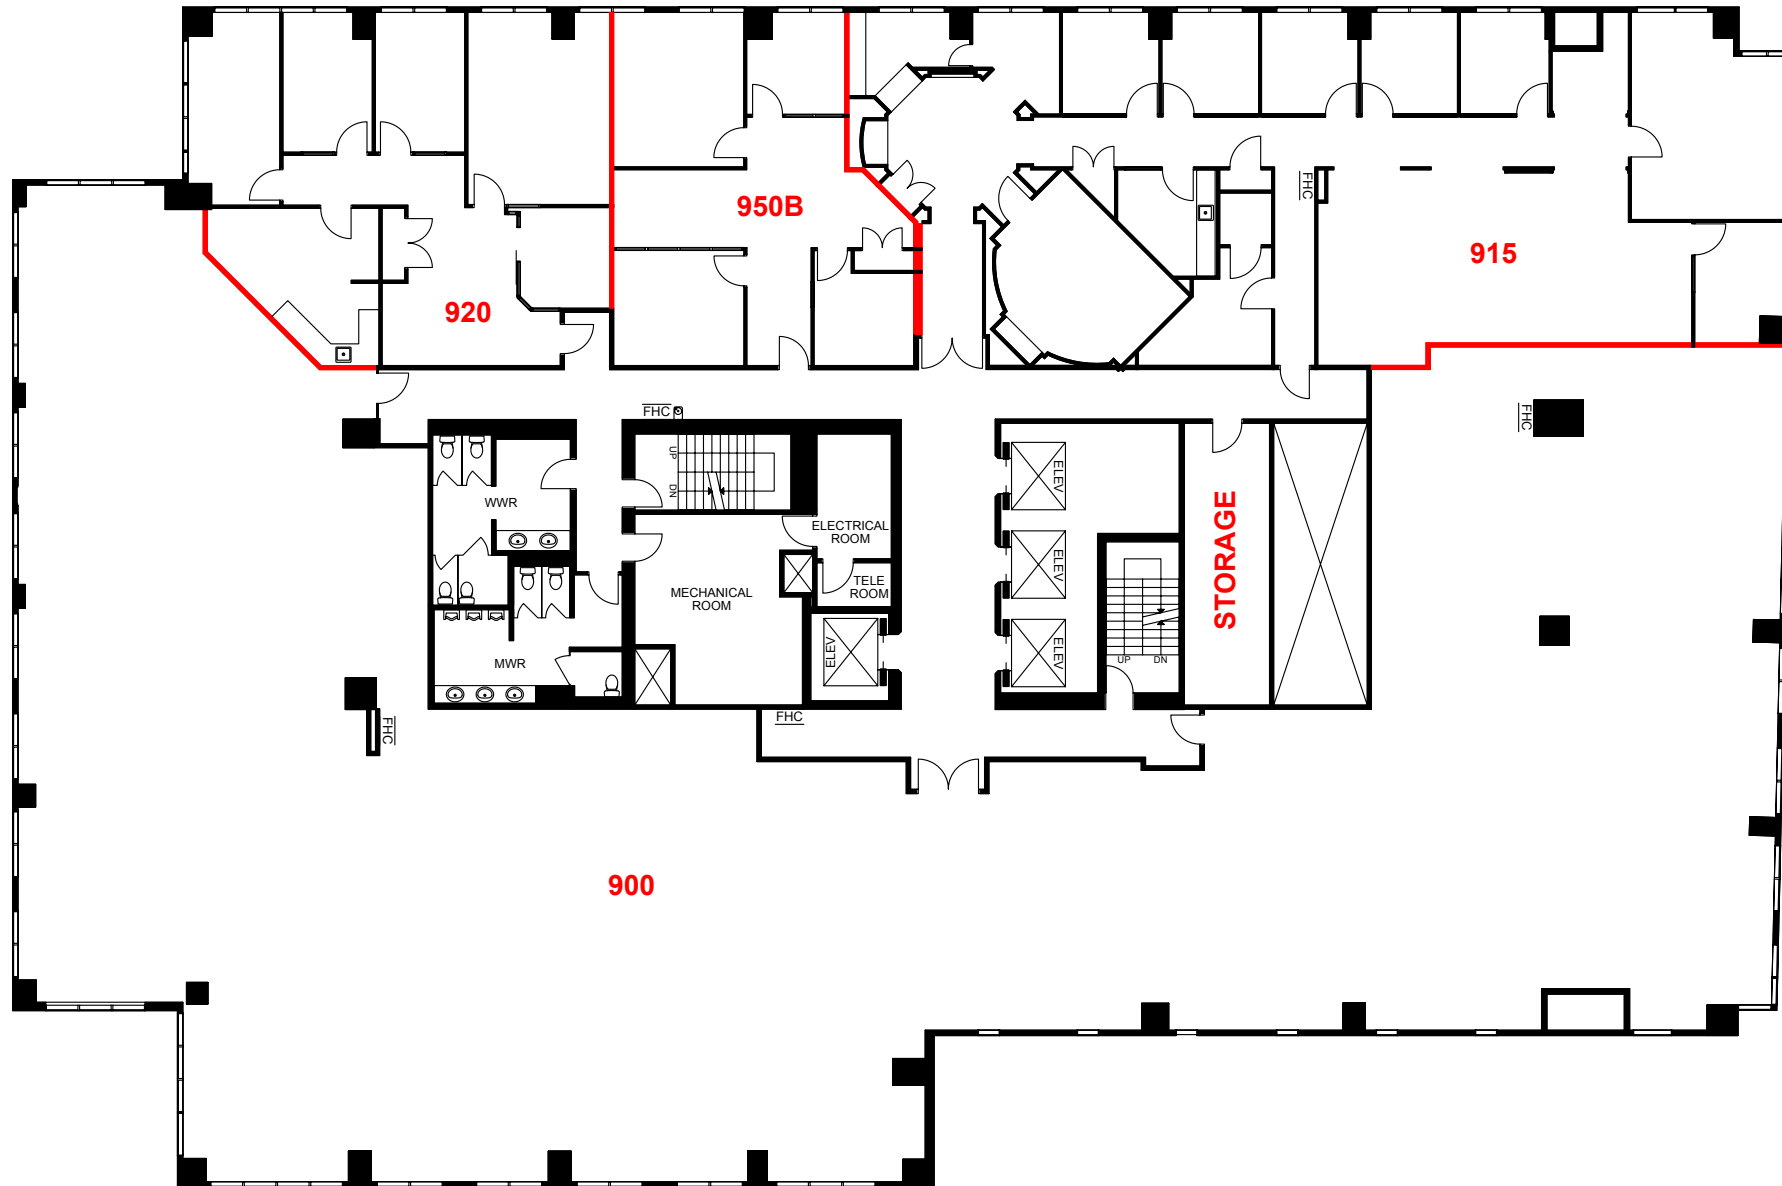

Cadillac Fairview

Version FP4A	Created: 12/23/2021 Measured: 12/09/2021
------------------------	---

Tower 6
95 Wellington Street West
Toronto, Ontario, Canada

Floor 09

This work product has been prepared by Extreme Measures Inc. pursuant to a contract with the Client for the sole benefit of and use by the Client. No third party may rely on this work product without the receipt of a reliance letter from Extreme Measures Inc.