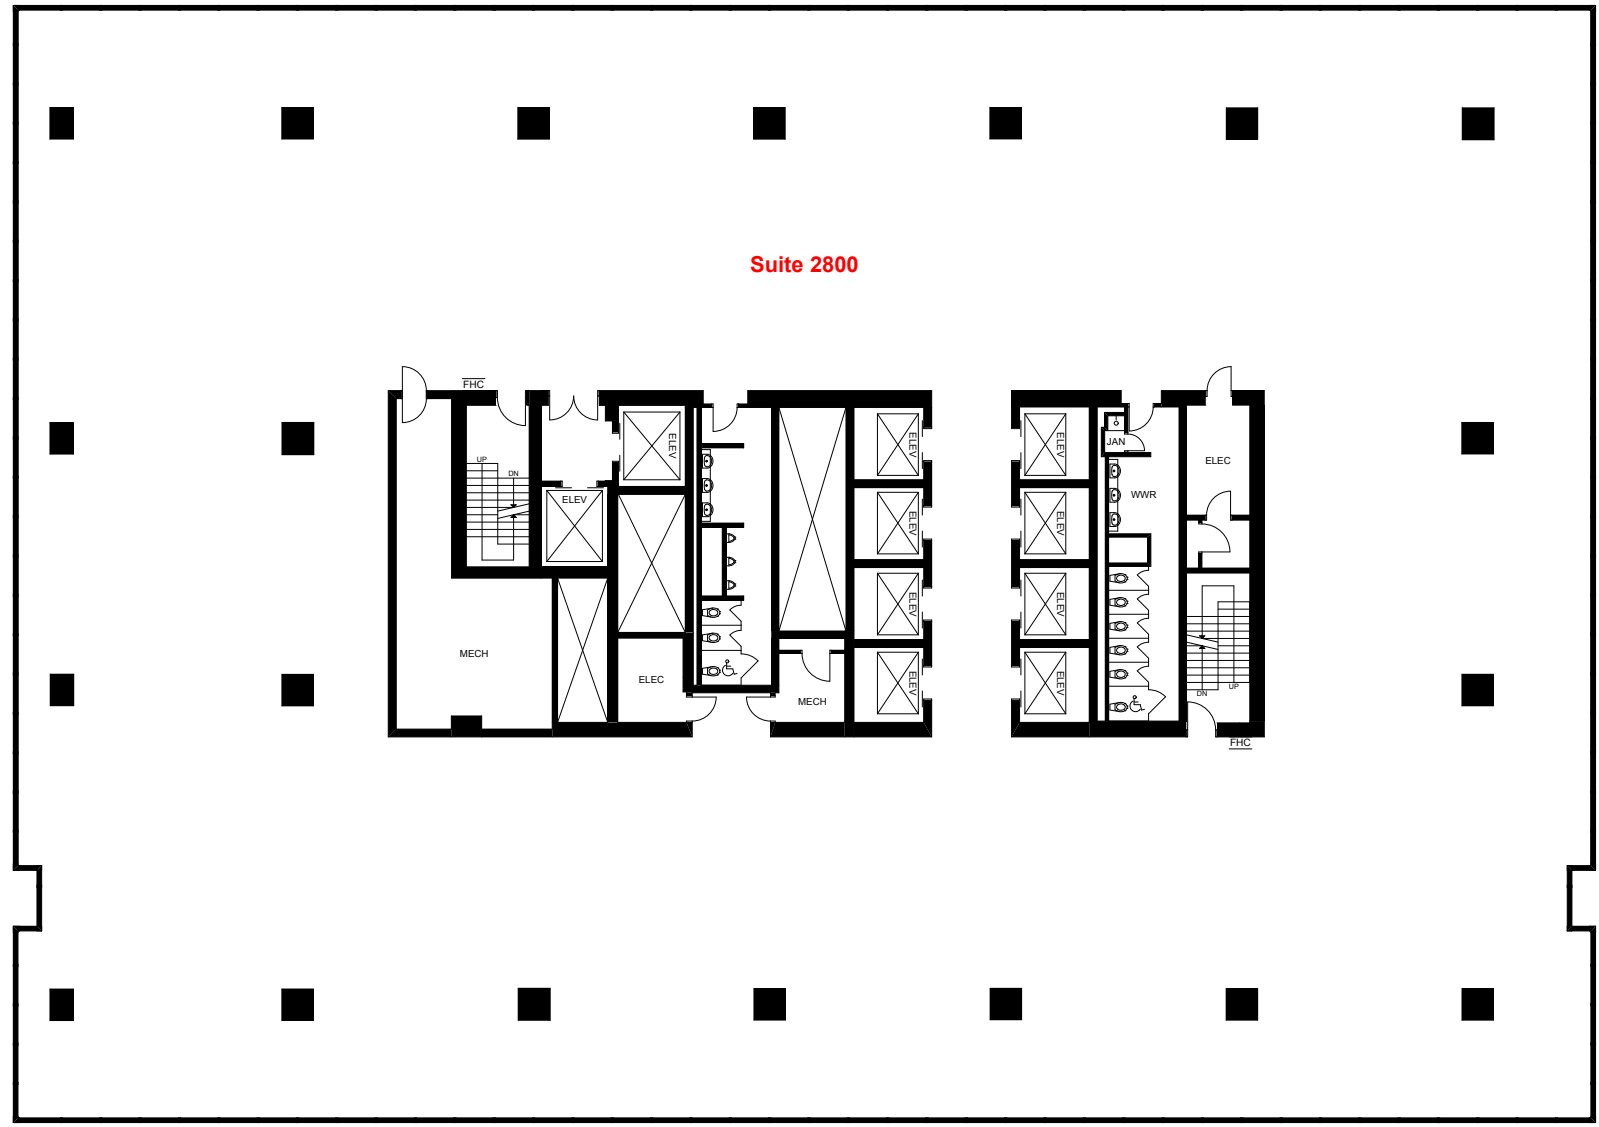

Cadillac Fairview

Version:	Prepared: 20/11/2015
FP1A	Measured: 10/06/2009

155 Wellington Street West
Toronto, Ontario

Floor 28

*Please Refer to
Corresponding Area Chart*

This work product has been prepared by Extreme Measures Inc. pursuant to a contract with the Client for the sole benefit of and use by the Client. No third party may rely on this work product without the receipt of a reliance letter from Extreme Measures Inc.