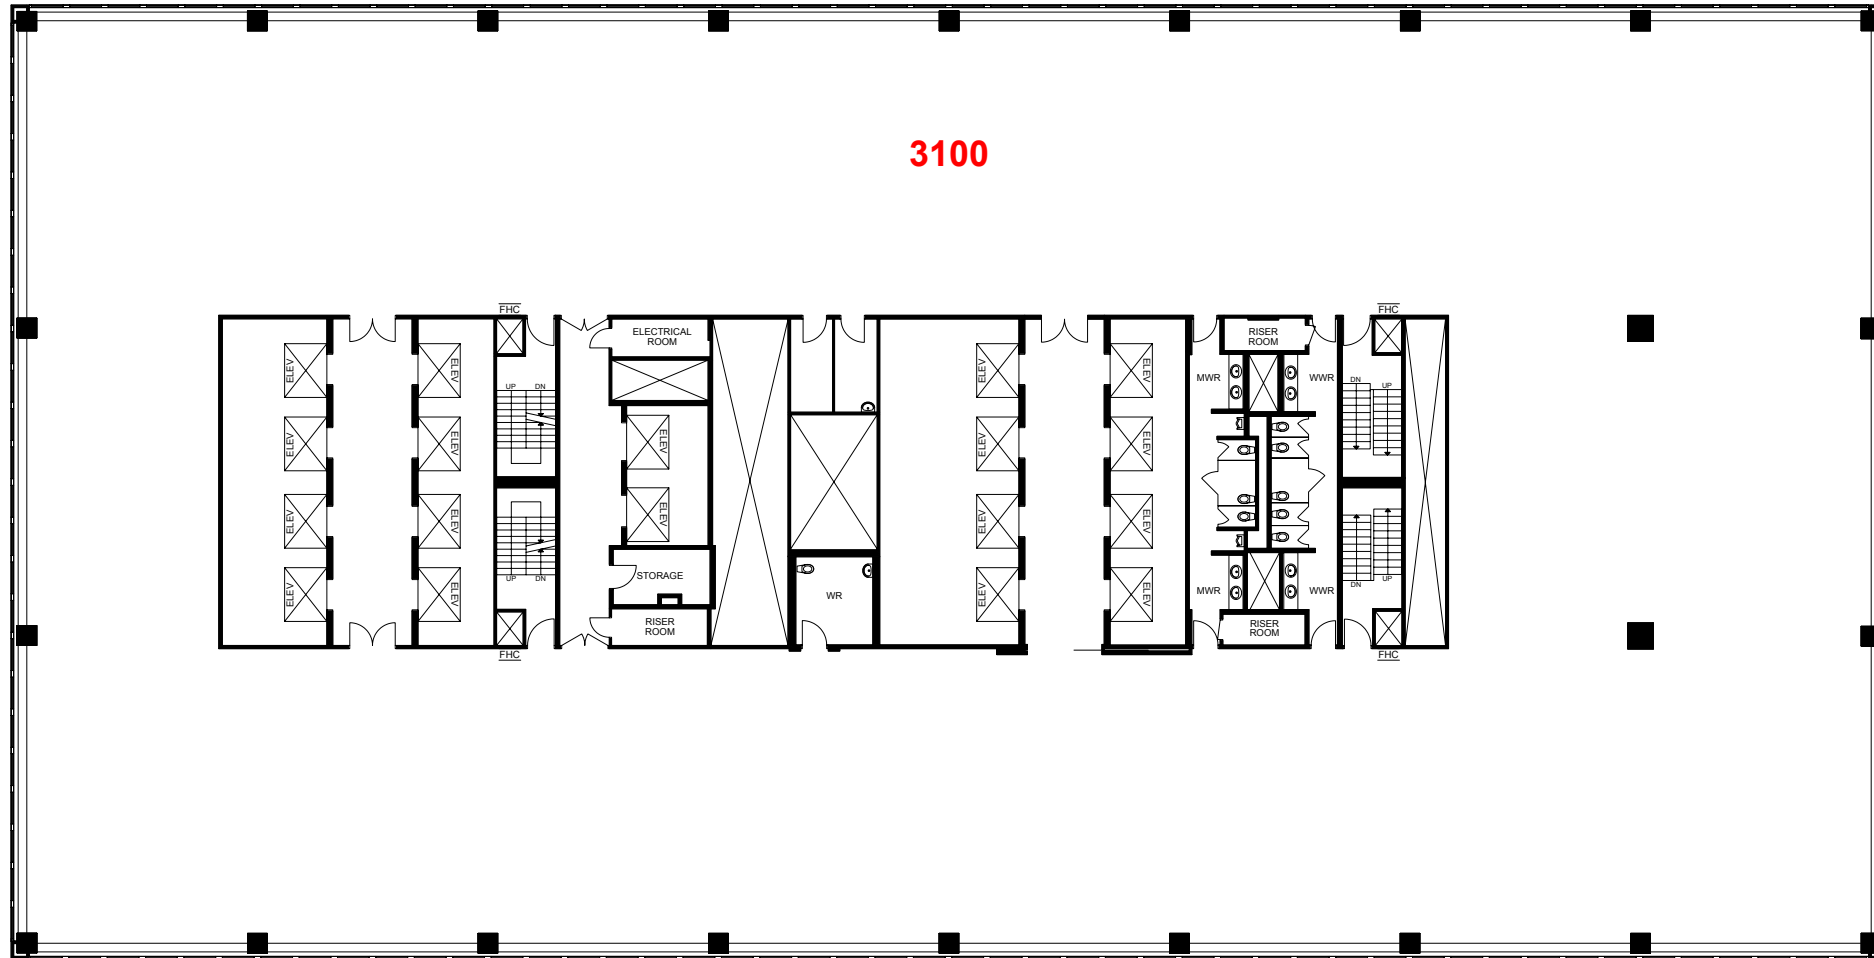

# Cadillac Fairview

|                        |   |
|------------------------|---|
| Version<br><b>FP1A</b> | Created: 07/04/2023<br>Measured: 05/10/2023 |
|------------------------|---|

TD Bank Tower (Tower 1)  
66 Wellington Street West  
Toronto, Ontario, Canada

## Floor 31

This work product has been prepared by Extreme Measures Inc. pursuant to a contract with the Client for the sole benefit of and use by the Client. No third party may rely on this work product without the receipt of a reliance letter from Extreme Measures Inc.