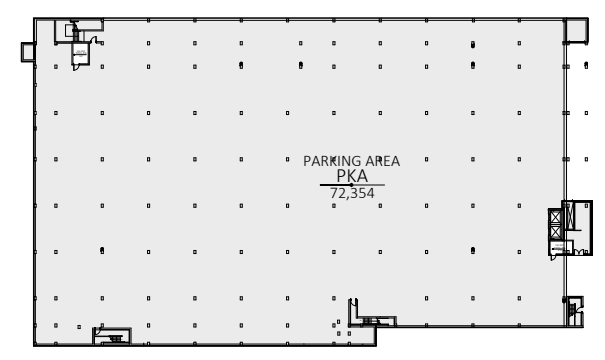

THE QUEENS WAY

THE WEST MALL

EVANS AVE

CF Sherway Gardens
Level BST

Leasing Plan
Updated on: 11-15-2023

Legend:

Tenant Name
UNIT NUMBER
Square Footage

All areas and dimensions are approximate.
For discussion purposes only

THE QUEENS WAY

THE WEST MALL

EVANS AVE

CF Sherway Gardens
Level 1

Leasing Plan
Updated on: 11-22-2023

Legend:

Tenant Name
UNIT NUMBER
Square Footage

All areas and dimensions are approximate.
For discussion purposes only