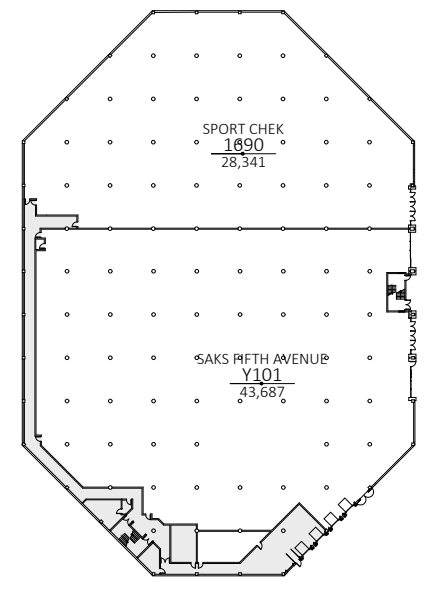

THE QUEENS WAY

THE WEST MALL

EVANS AVE

CF Sherway Gardens
Level BST

Leasing Plan
Updated on: 11-15-2023

Legend:

Tenant Name
UNIT NUMBER
Square Footage

All areas and dimensions are approximate.
For discussion purposes only

THE QUEENS WAY

THE WEST MALL

EVANS AVE

CF Sherway Gardens
Level 1

Leasing Plan
Updated on: 11-22-2023

Legend:

Tenant Name
UNIT NUMBER
Square Footage

All areas and dimensions are approximate.
For discussion purposes only