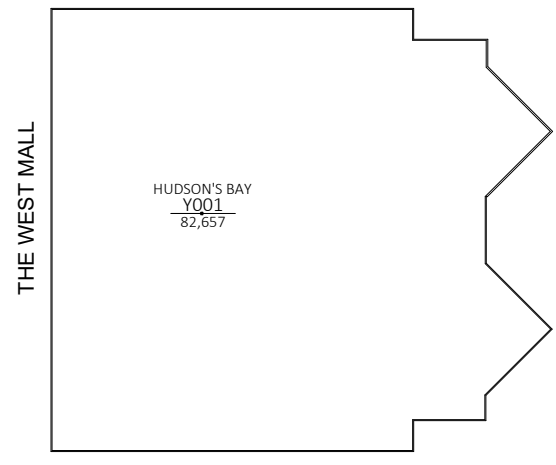

THE QUEENS WAY

THE WEST MALL

EVANS AVE

CF Sherway Gardens
Level BST

Leasing Plan
Updated on: 11-15-2023

Legend:

Tenant Name
UNIT NUMBER
Square Footage

All areas and dimensions are approximate.
For discussion purposes only

THE QUEENS WAY

THE WEST MALL

EVANS AVE

CF Sherway Gardens
Level 1

Leasing Plan
Updated on: 11-22-2023

Legend:

Tenant Name
UNIT NUMBER
Square Footage

All areas and dimensions are approximate.
For discussion purposes only