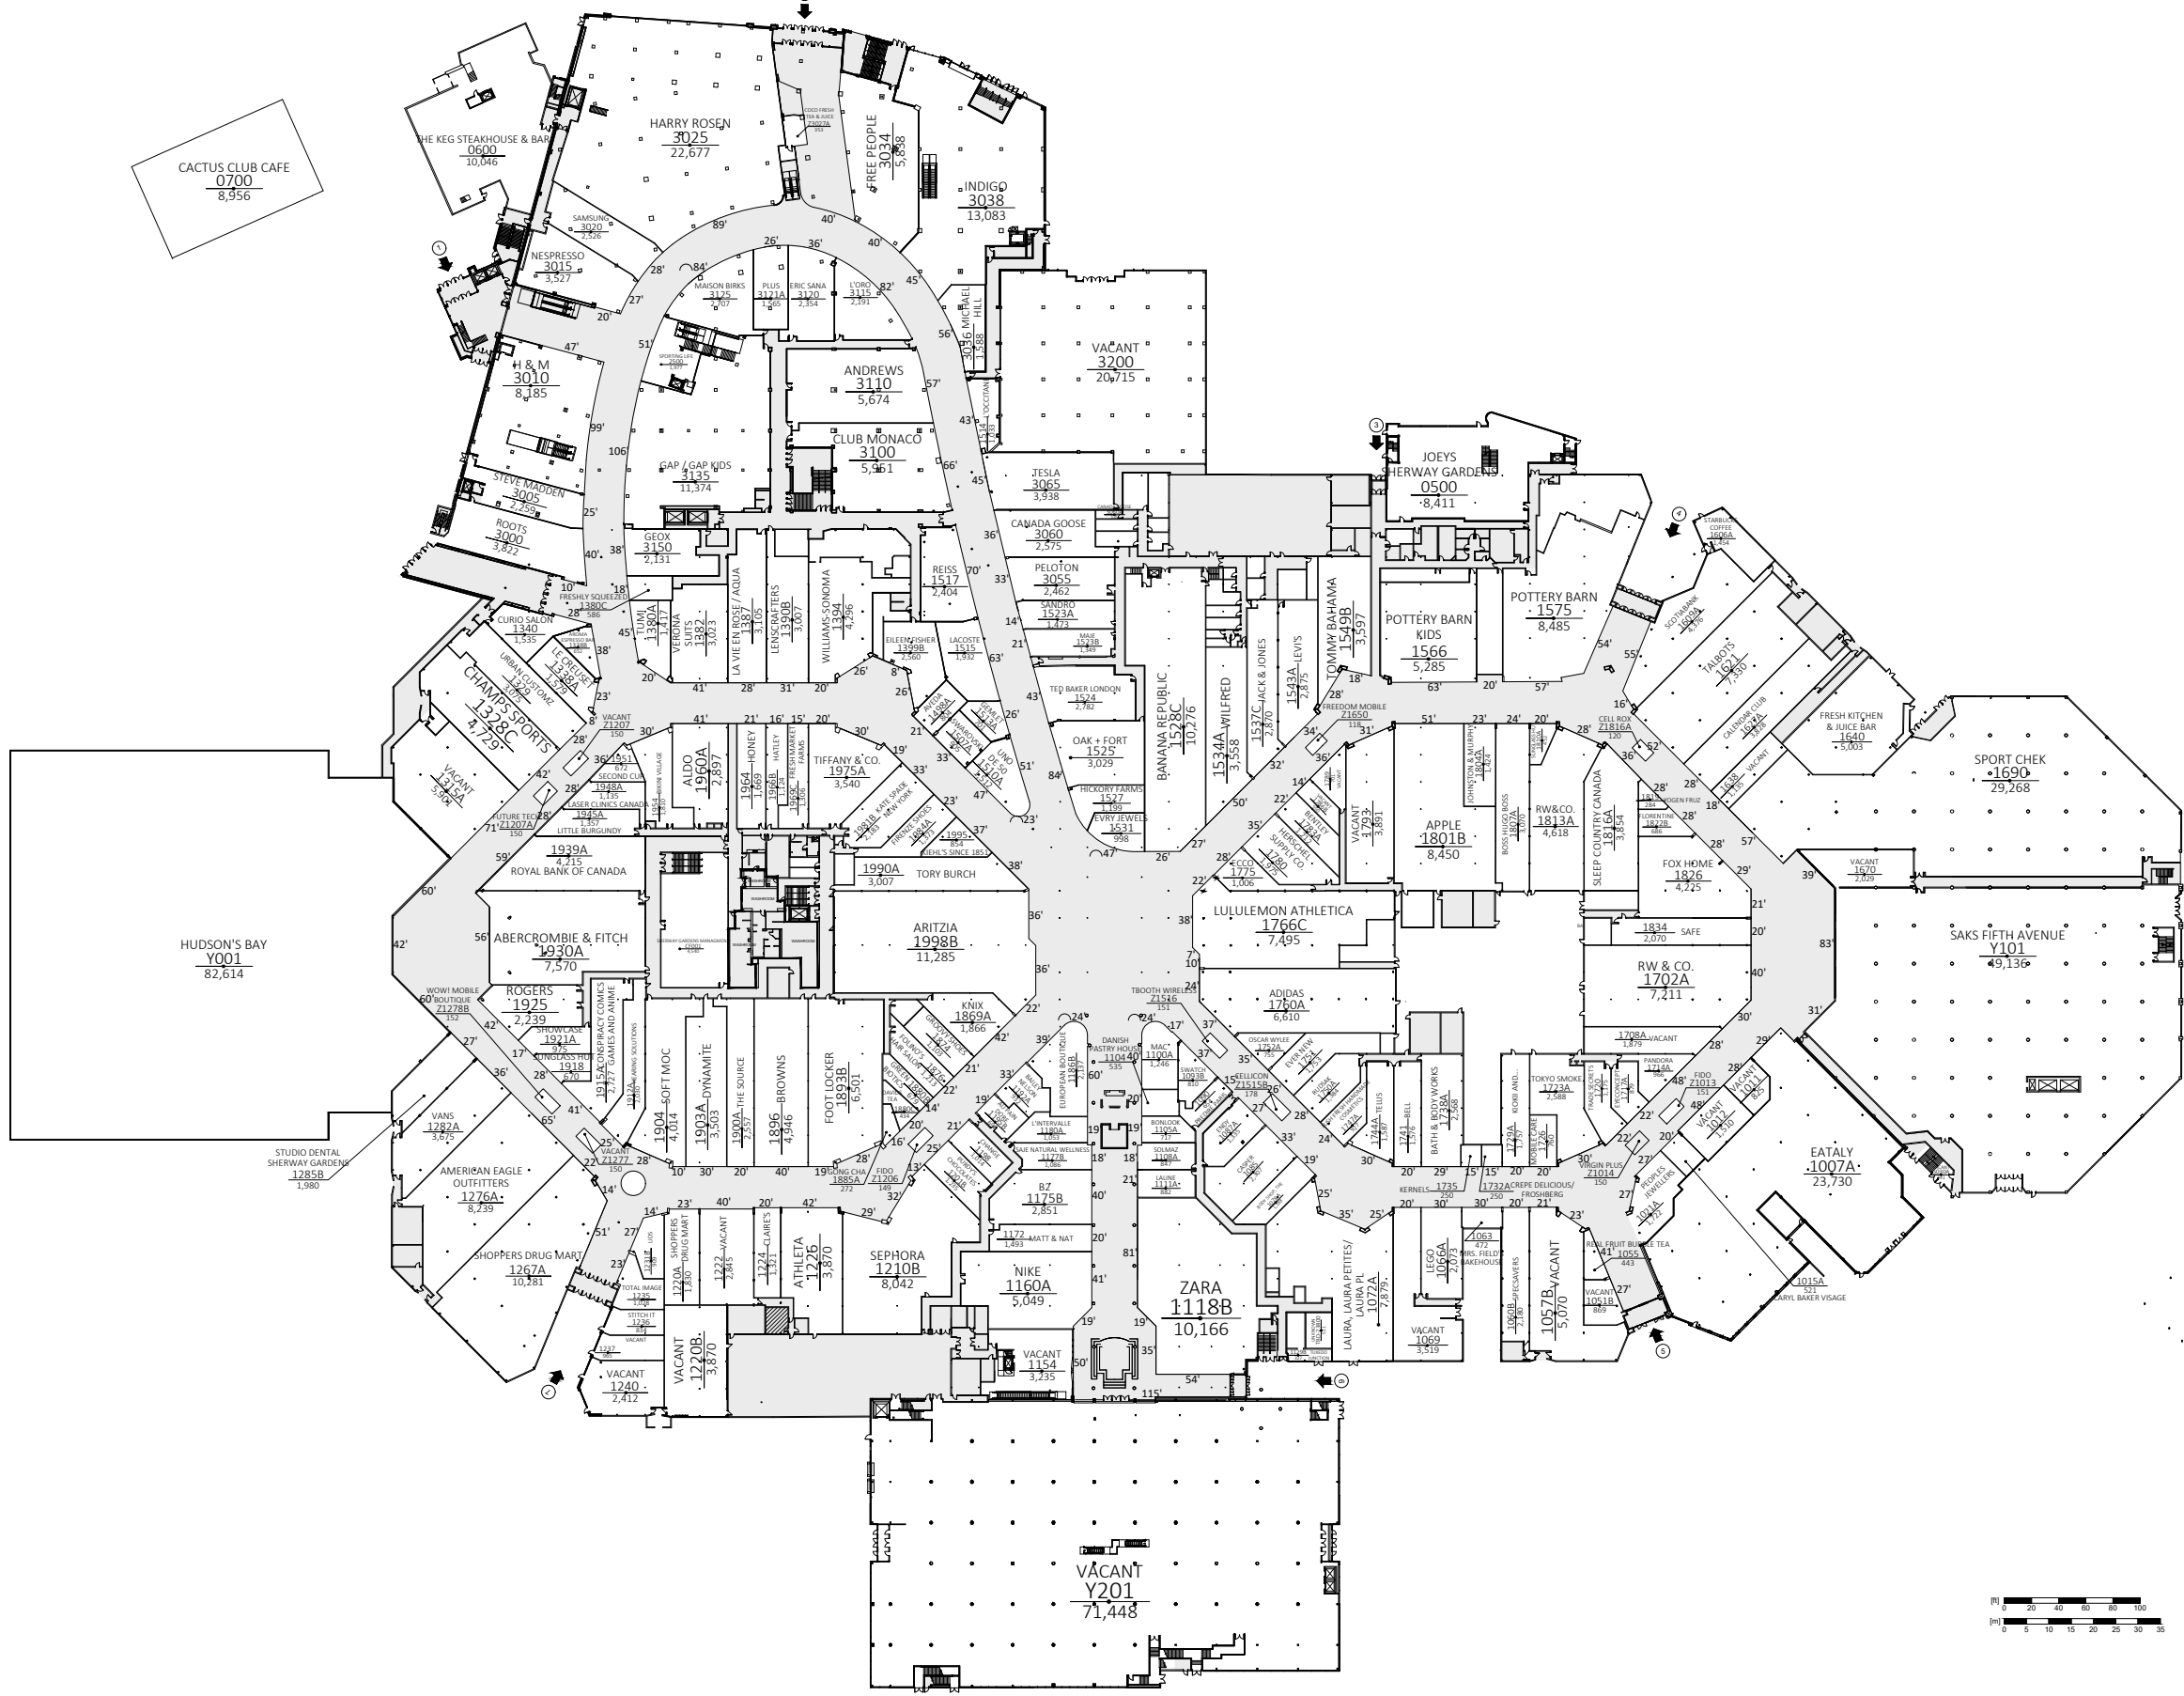

THE QUEENS WAY

THE WEST MALL

EVANS AVE

CF Sherway Gardens
Level BST

Leasing Plan
Updated on: 11-15-2023

Legend:

Tenant Name
UNIT NUMBER
Square Footage

All areas and dimensions are approximate.
For discussion purposes only

THE QUEENS WAY

THE WEST MALL

EVANS AVE

CF Sherway Gardens
Level 1

Leasing Plan
Updated on: 11-22-2023

Legend:

Tenant Name
UNIT NUMBER
Square Footage

All areas and dimensions are approximate.
For discussion purposes only