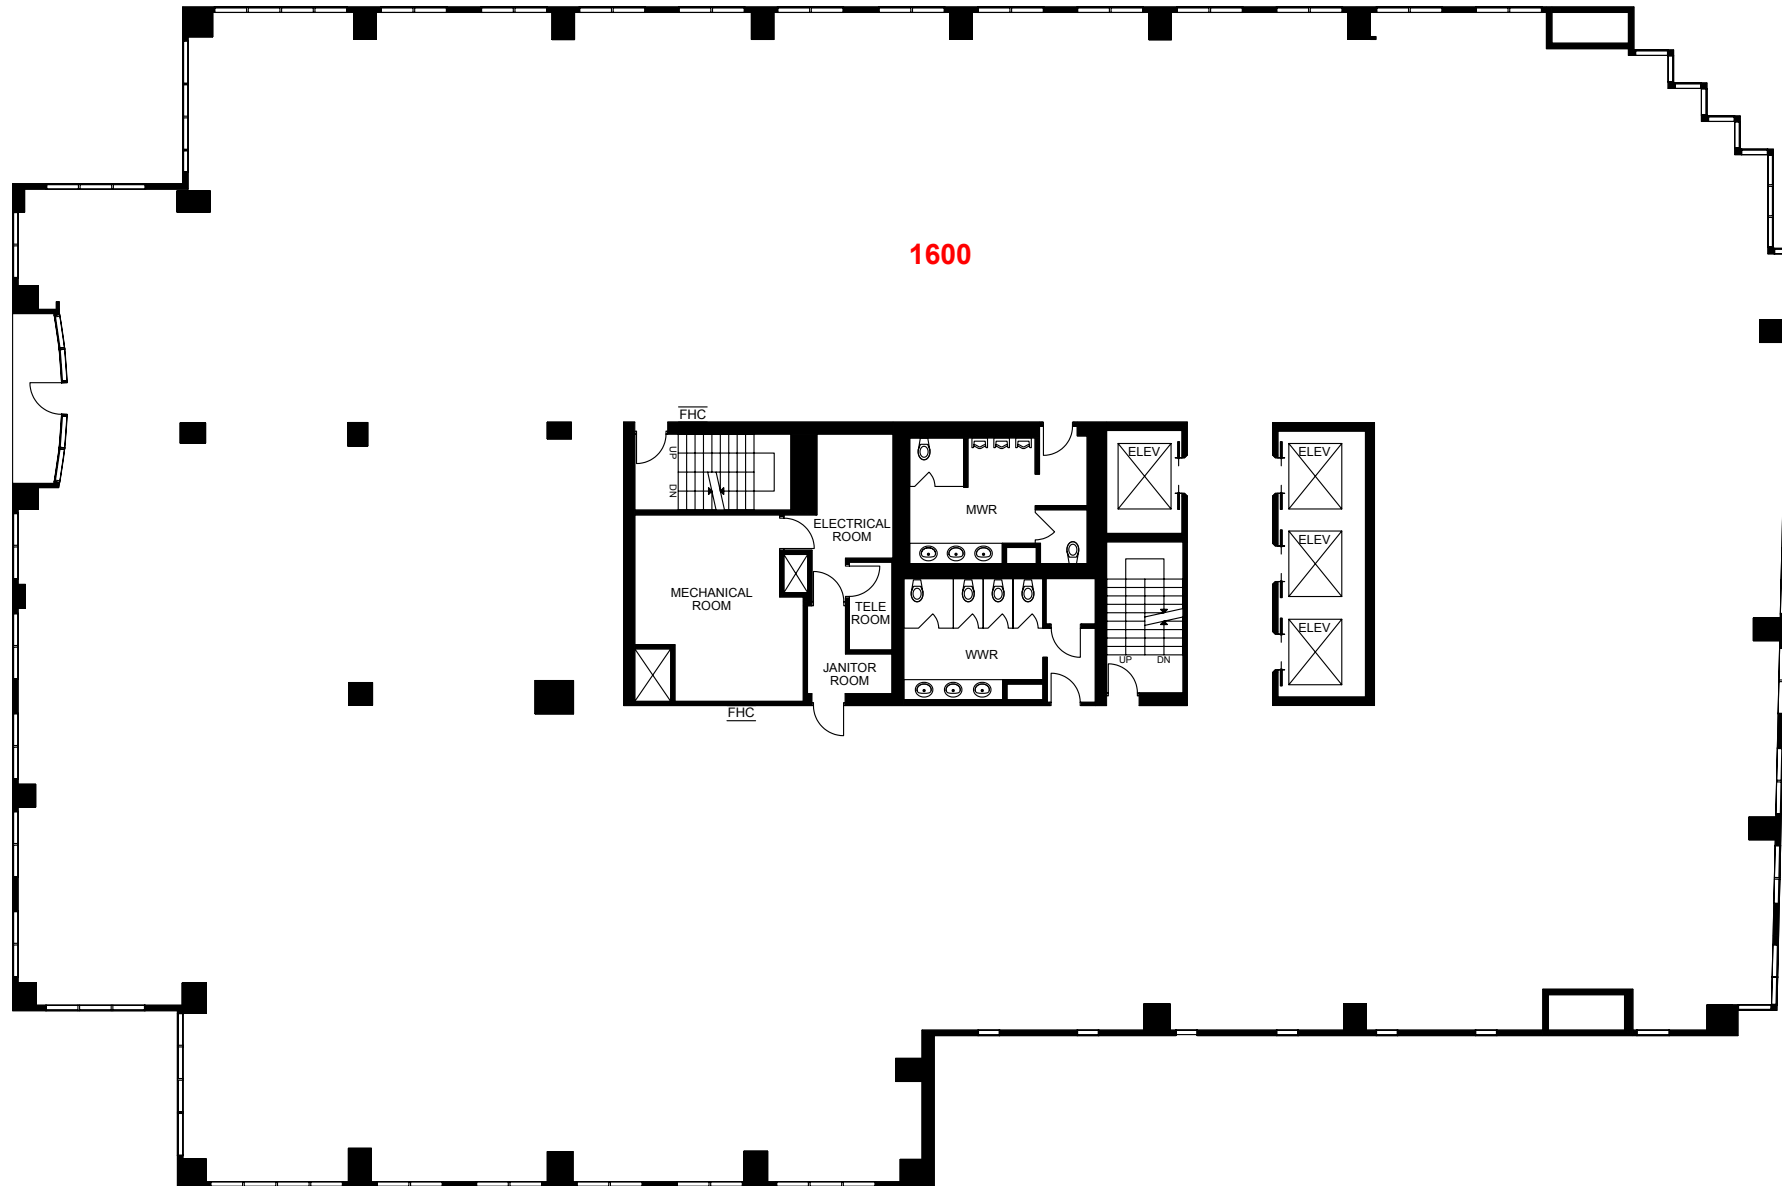

Cadillac Fairview

Version FP3A	Created: 10/14/2022 Measured: 09/30/2022

Tower 6
95 Wellington Street West
Toronto, Ontario, Canada

Floor 16

This work product has been prepared by Extreme Measures Inc. pursuant to a contract with the Client for the sole benefit of and use by the Client. No third party may rely on this work product without the receipt of a reliance letter from Extreme Measures Inc.