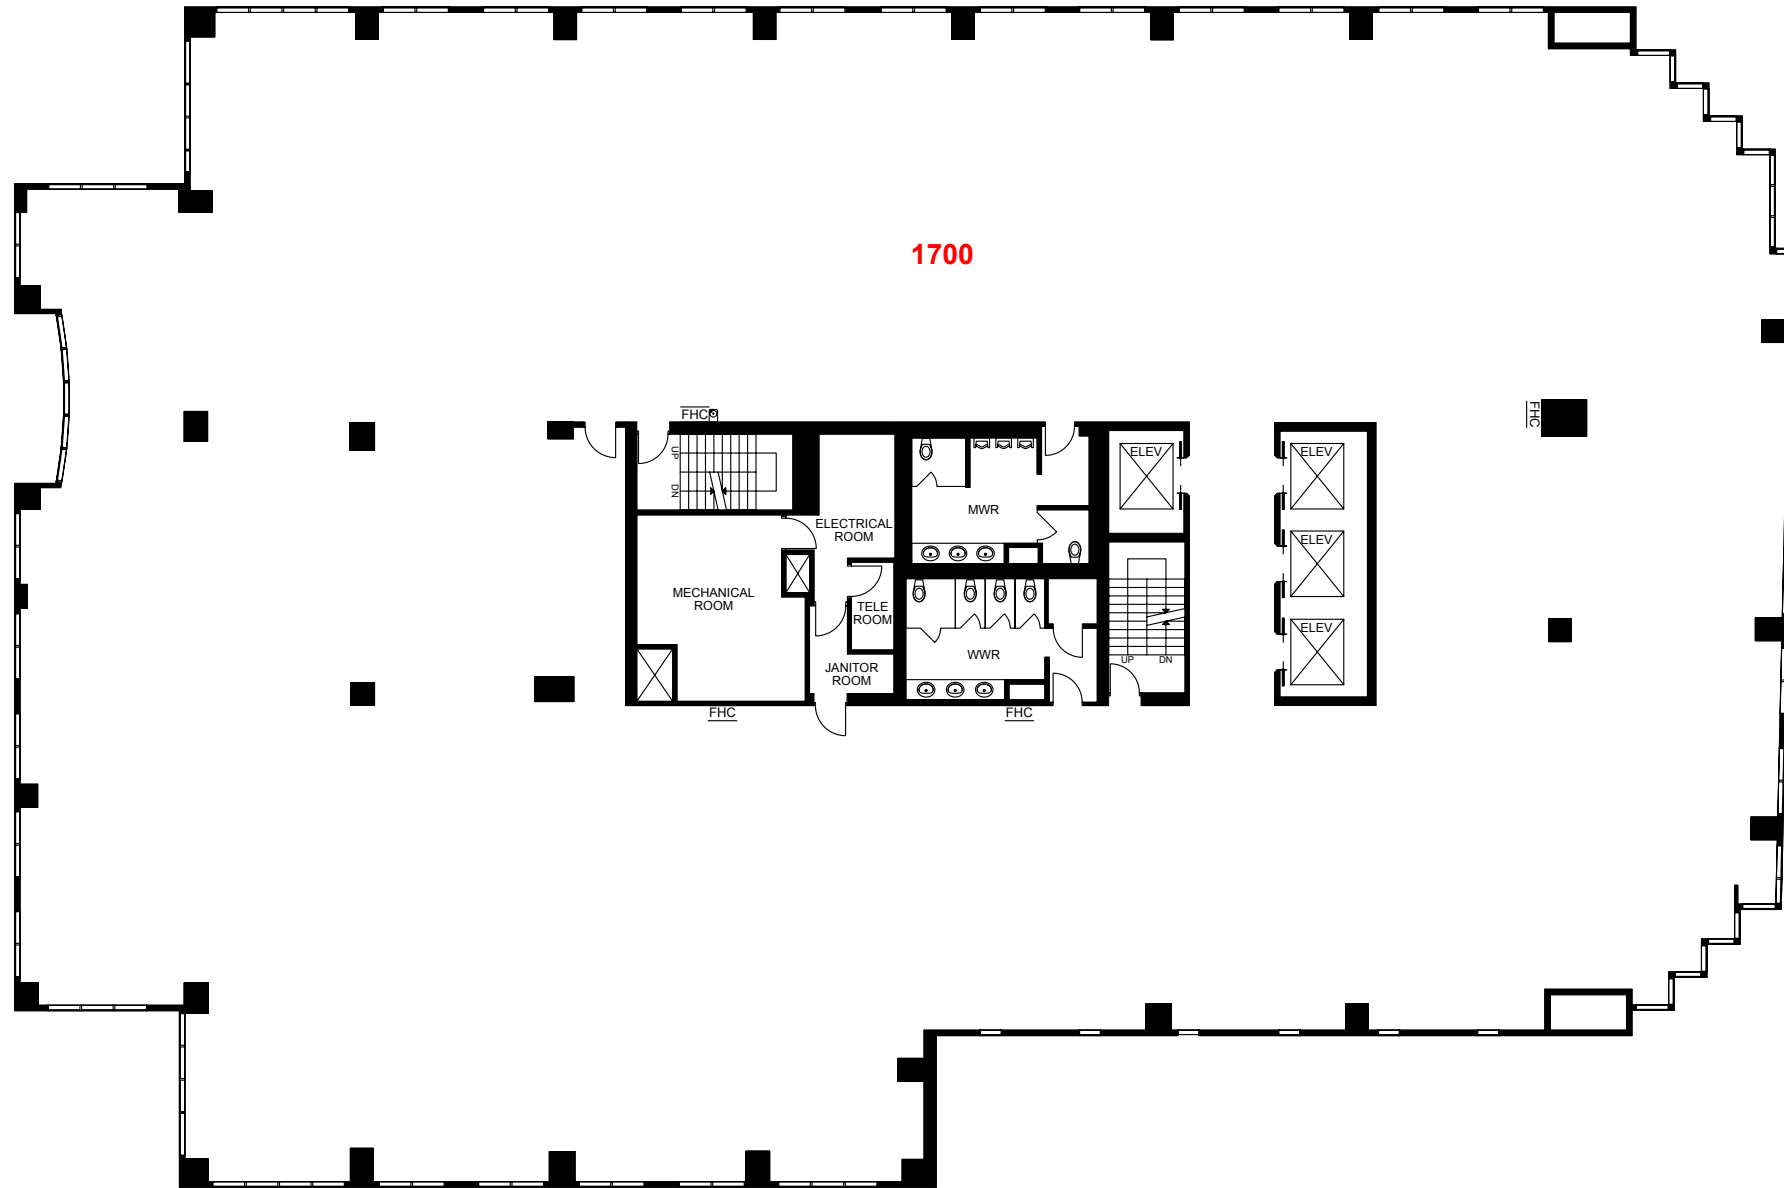

Cadillac Fairview

Version FP3A	Created: 10/14/2022 Measured: 09/30/2022
------------------------	---

Tower 6
95 Wellington Street West
Toronto, Ontario, Canada

Floor 17

This work product has been prepared by Extreme Measures Inc. pursuant to a contract with the Client for the sole benefit of and use by the Client. No third party may rely on this work product without the receipt of a reliance letter from Extreme Measures Inc.