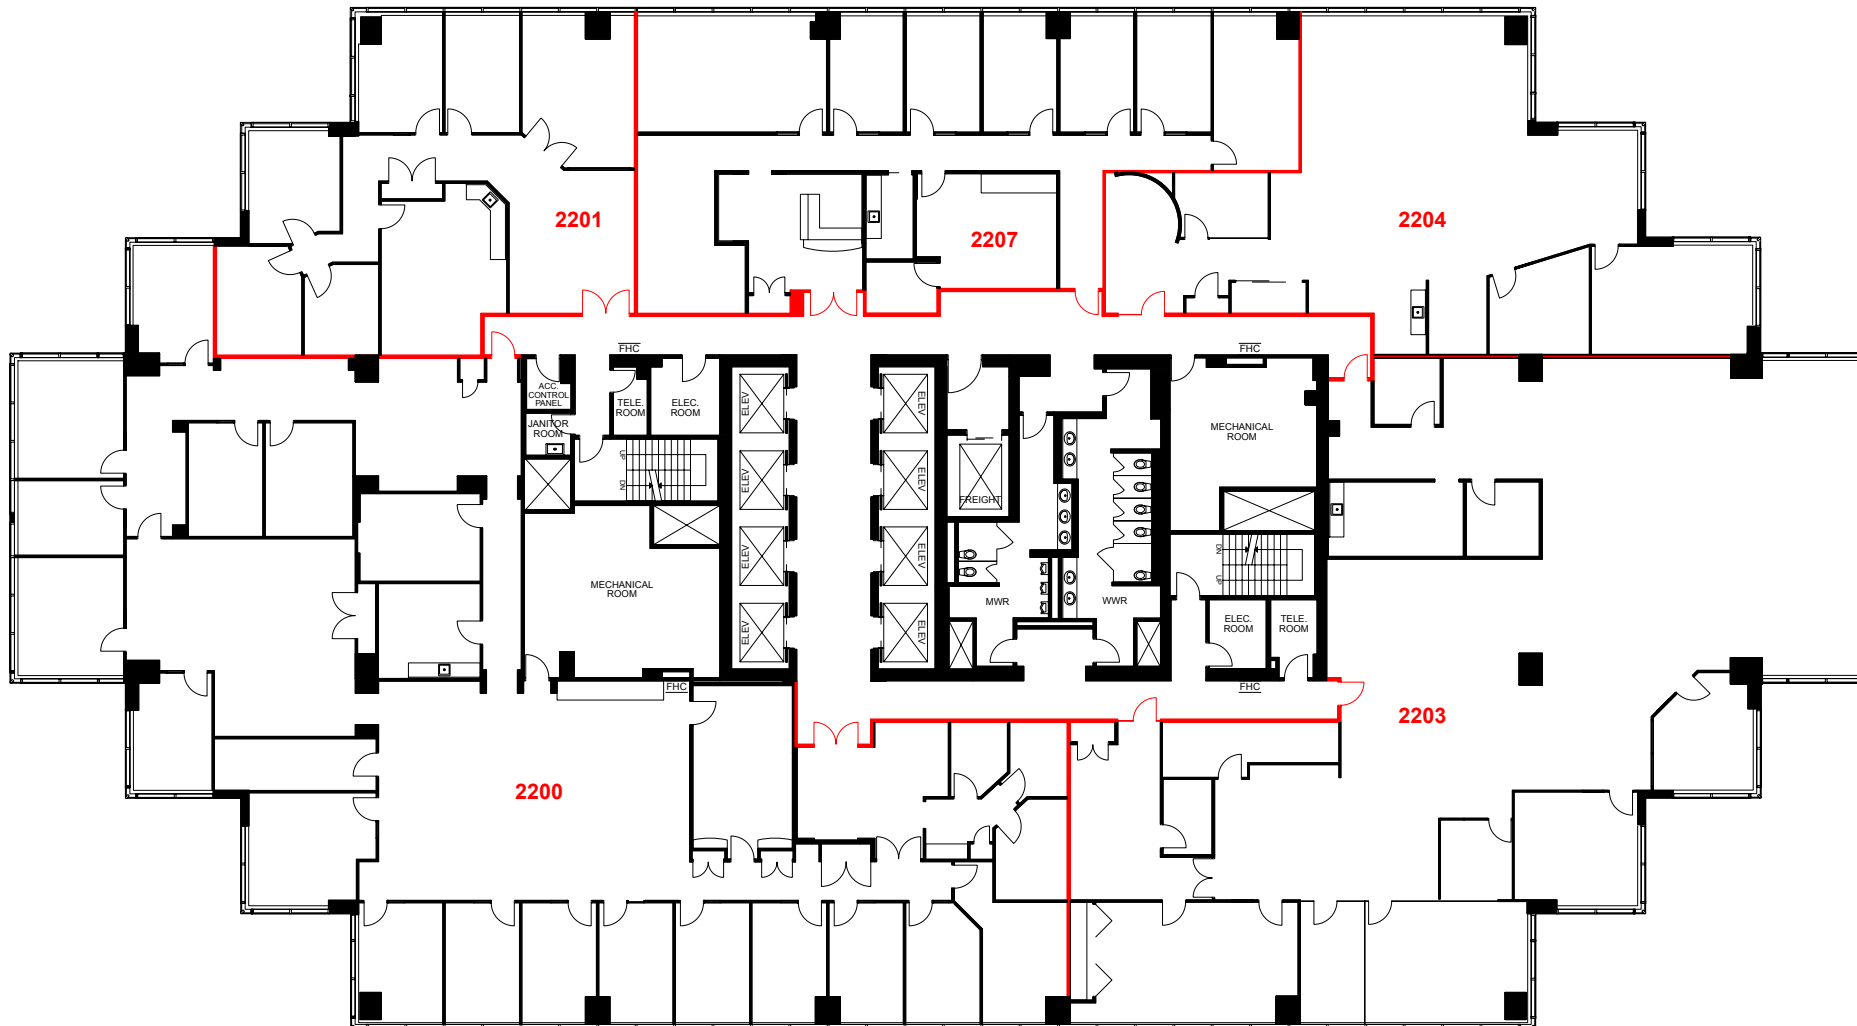

Cadillac Fairview

Version FP2A	Created: 09/28/2023 Measured: 09/15/2023
------------------------	---

Simcoe Place
200 Front Street West
Toronto, Ontario, Canada

Floor 22

This work product has been prepared by Extreme Measures Inc. pursuant to a contract with the Client for the sole benefit of and use by the Client. No third party may rely on this work product without the receipt of a reliance letter from Extreme Measures Inc.