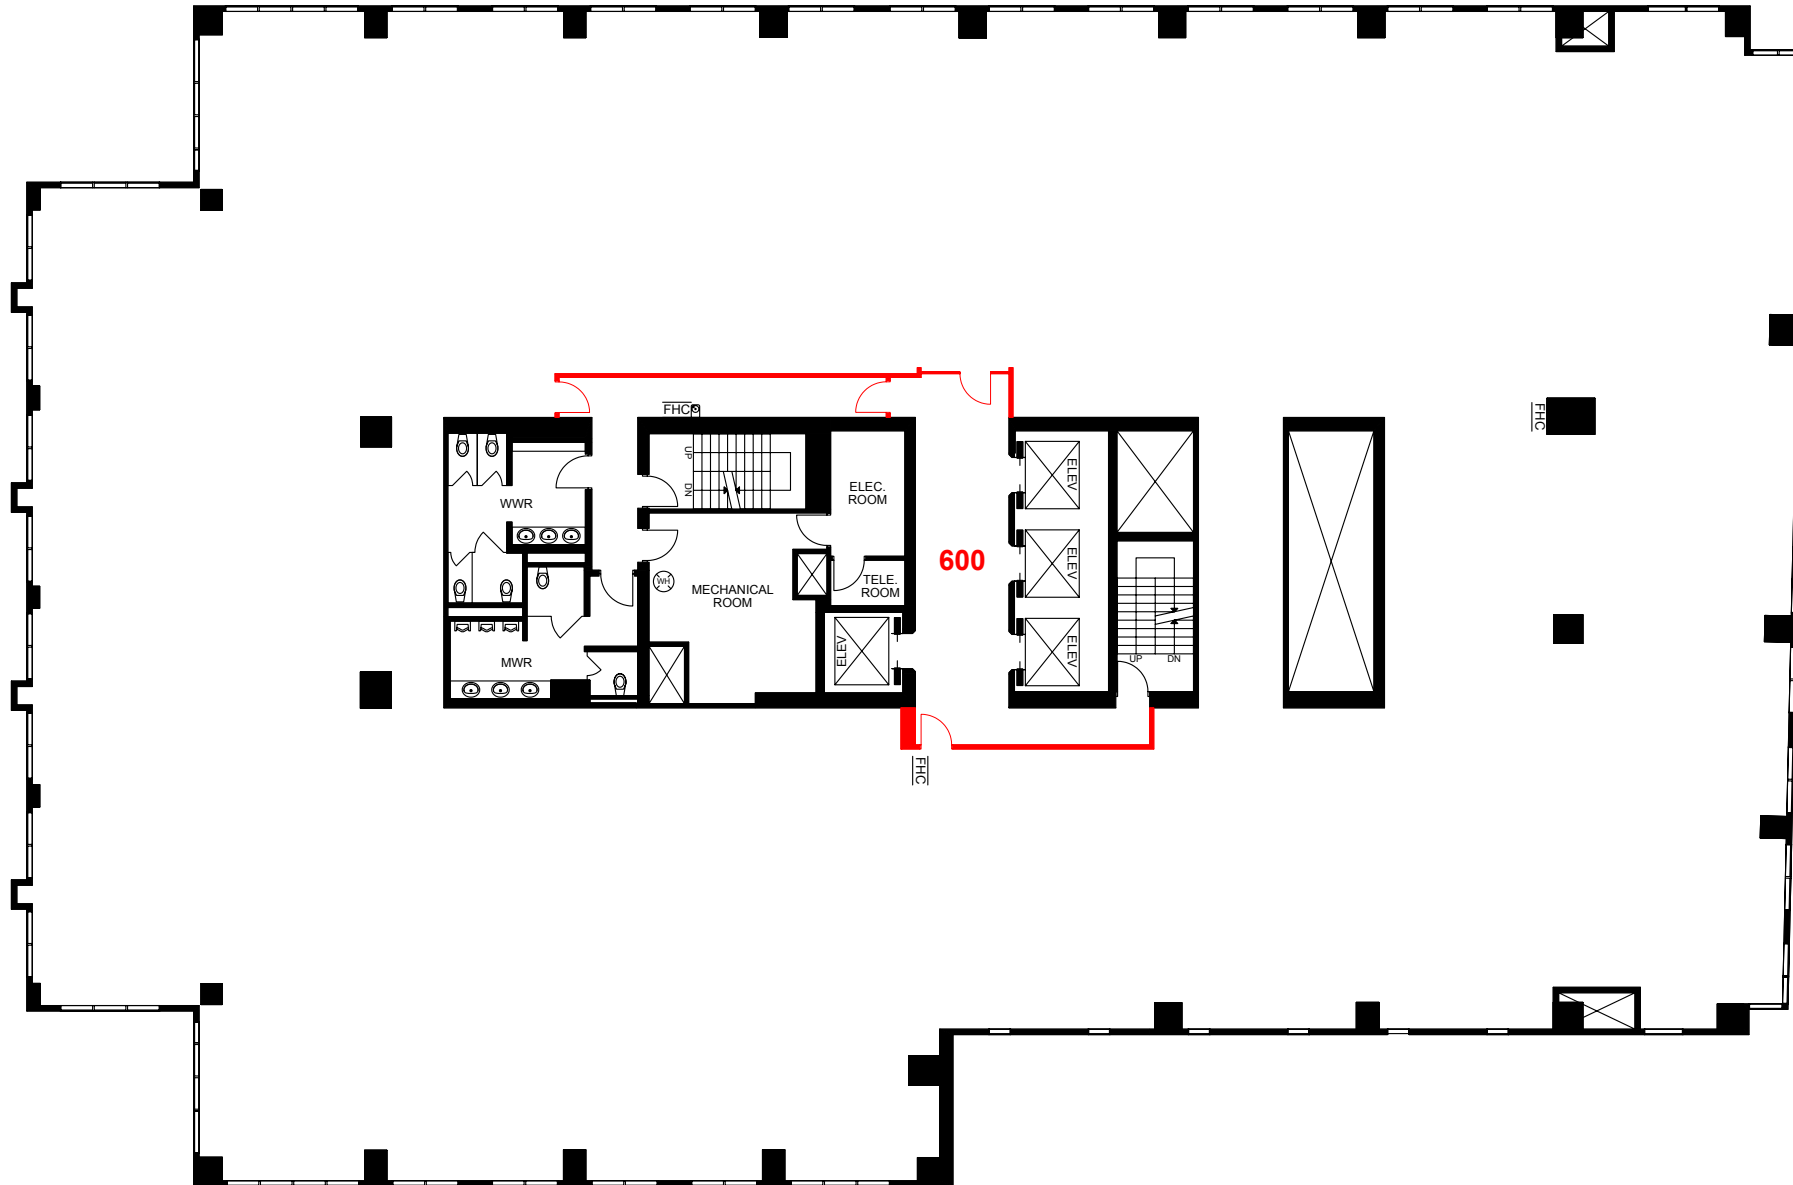

Cadillac Fairview

Version	Created: 10/14/2022
FP1A	Measured: 09/30/2022

Tower 6
95 Wellington Street West
Toronto, Ontario, Canada

Floor 06

This work product has been prepared by Extreme Measures Inc. pursuant to a contract with the Client for the sole benefit of and use by the Client. No third party may rely on this work product without the receipt of a reliance letter from Extreme Measures Inc.