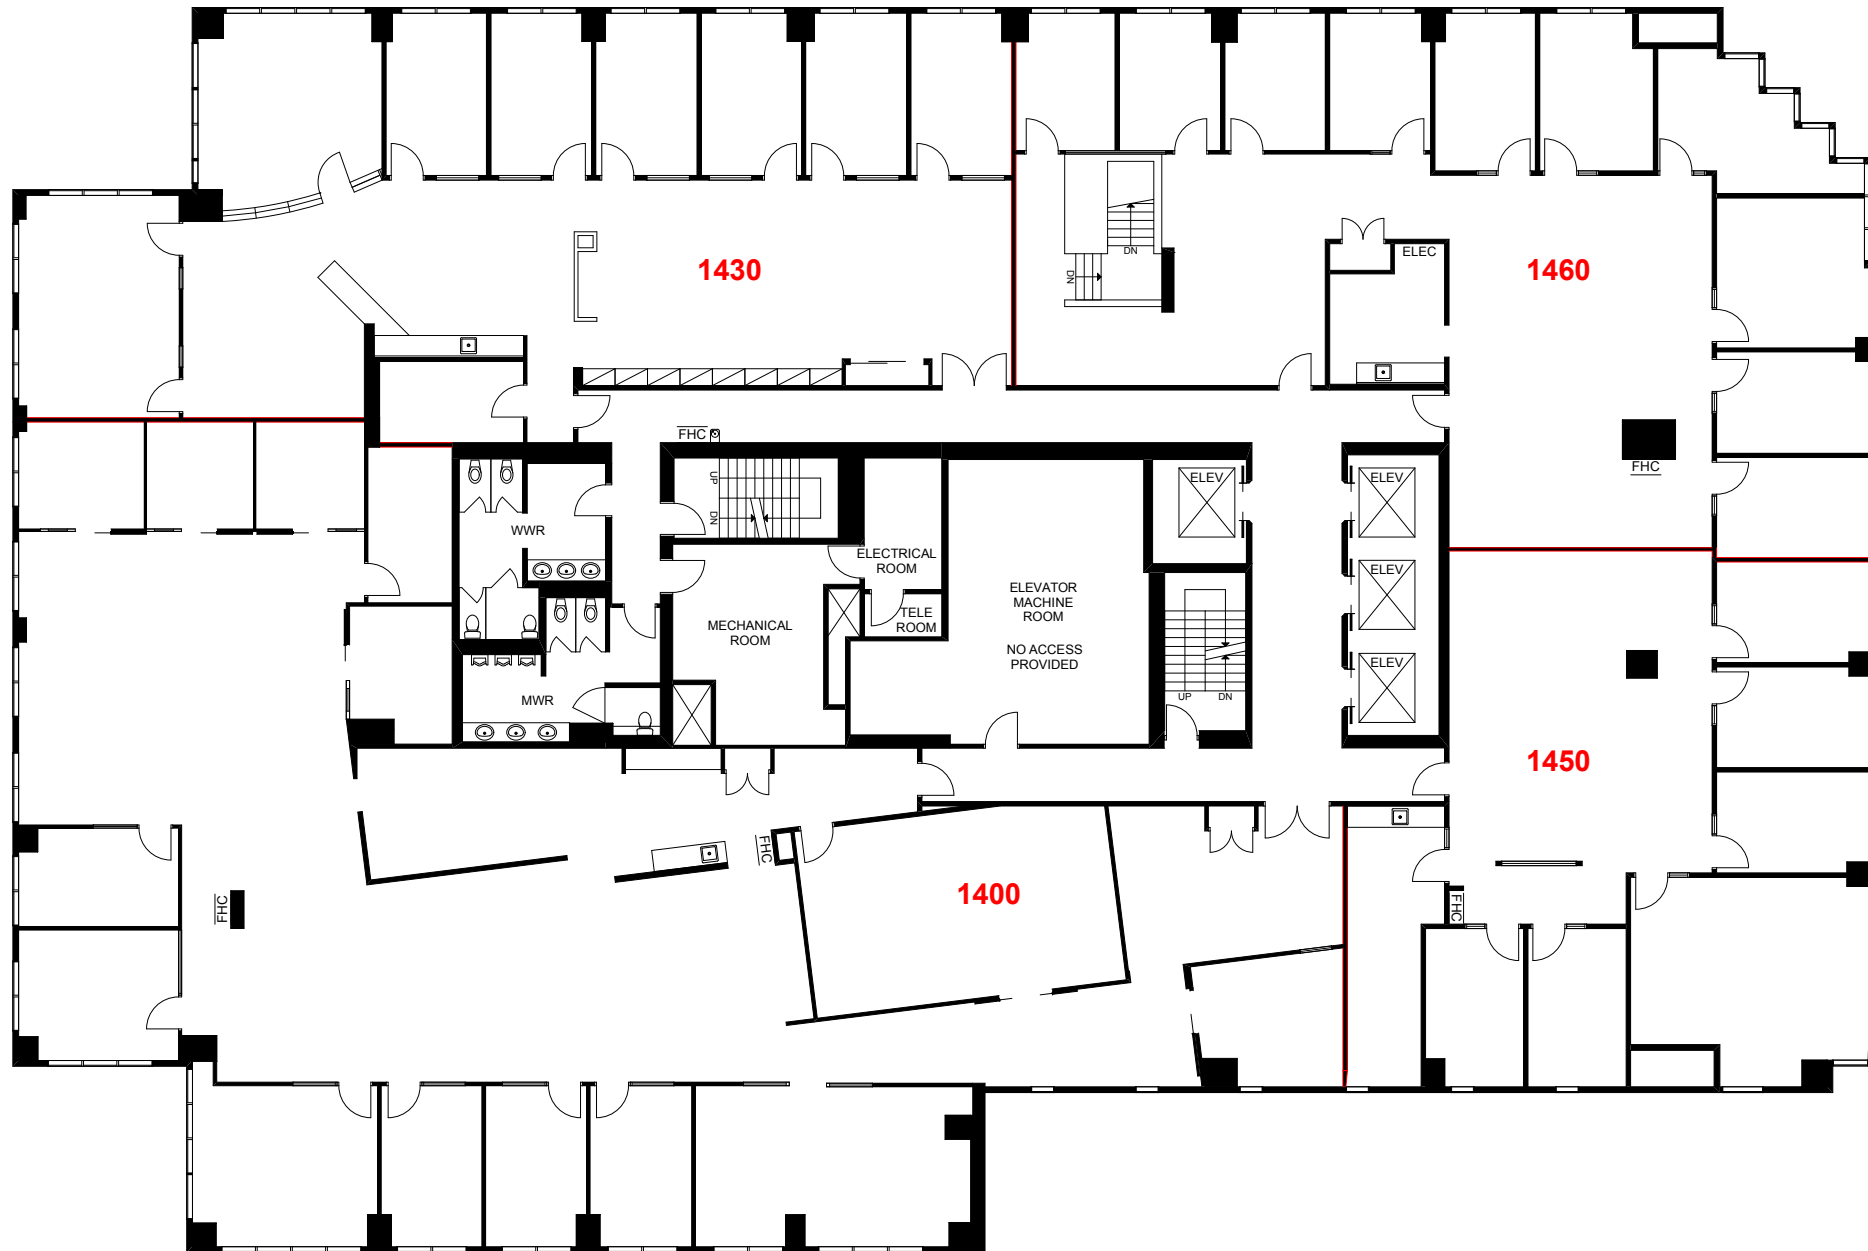

"Client"

Cadillac Fairview

Version: FP6A Prepared: 14/07/2015 Measured: 02/07/2015

95 Wellington Street West Toronto, Ontario

Floor 14

Please Refer to Corresponding Area Chart

		Richmond St W	
York St	N	Adelaide St W	Yonge St
		King St W	
		Wellington St W	