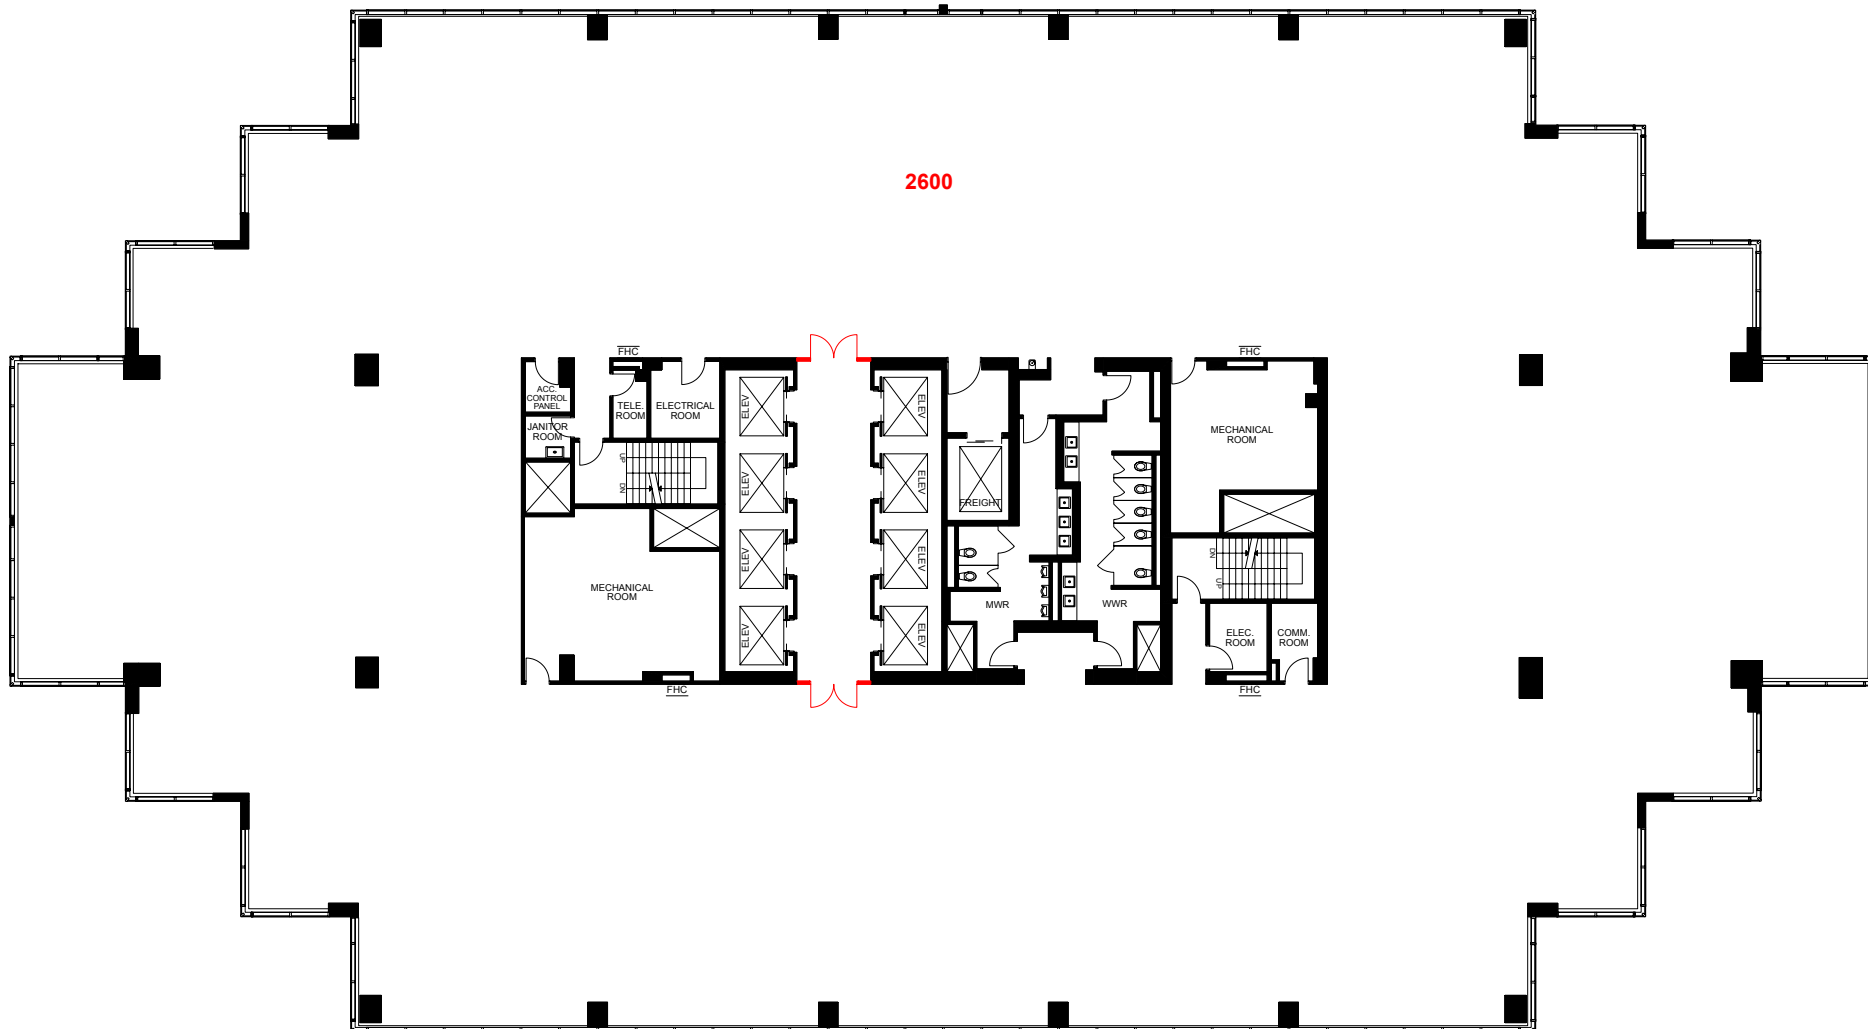

Cadillac Fairview

Version FP1A	Created: 11/01/2023 Measured: 10/12/2023
------------------------	---

Simcoe Place
200 Front Street West
Toronto, Ontario, Canada

Floor 26

This work product has been prepared by Extreme Measures Inc. pursuant to a contract with the Client for the sole benefit of and use by the Client. No third party may rely on this work product without the receipt of a reliance letter from Extreme Measures Inc.