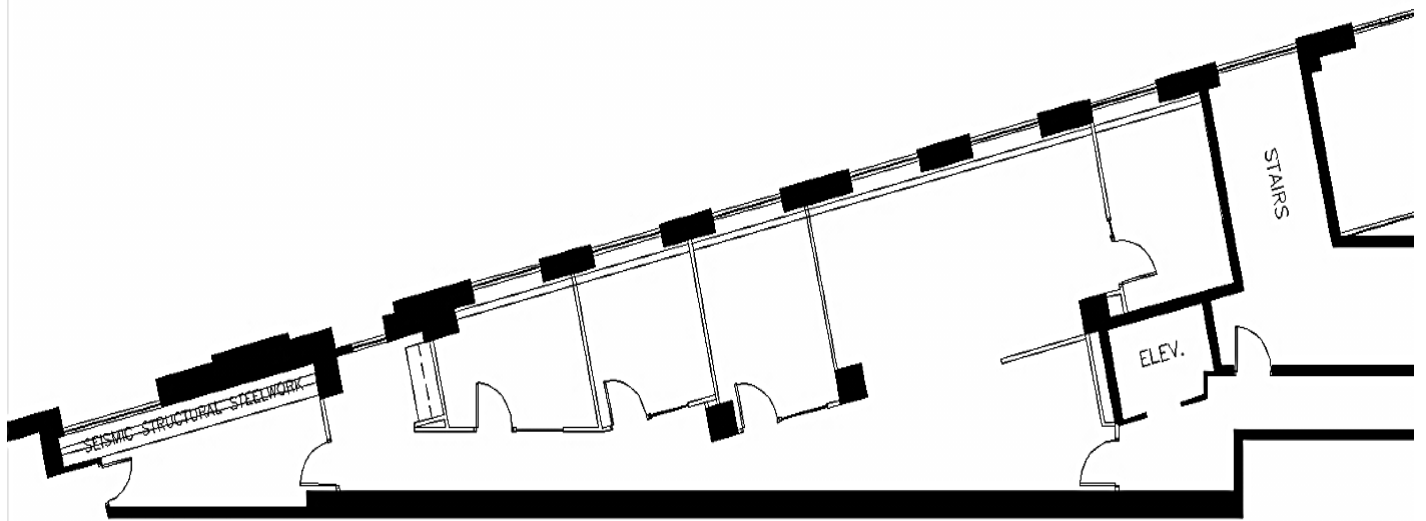

601 West Cordova

The Station

SUITE 100

1,693 square feet

Spectacular views of Burrard Inlet and the North Shore Mountains with exterior offices and open area.

For more information please contact:

Lou Ficocelli